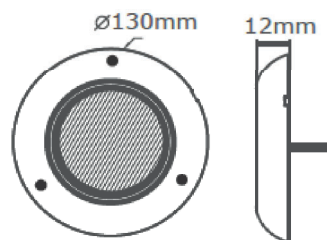

## Interior Light

**R10**

| Part Number    | Description                             |
|----------------|---|
| VSWD-INT130    | INTERIOR LIGHT ROUND WHITE 85LED        |
| VSWD-INT130-02 | INTERIOR LIGHT ROUND WHITE 85LED SWITCH |
| VSWD-INT130-03 | INTERIOR LIGHT ROUND WHITE 85LED PIR    |

|                         |               |                            |                               |
|-------------------------|---------------|----------------------------|-------------------------------|
| <b>Lumens</b>           | 1200          | <b>Approvals</b>           | ECE R10                       |
| <b>Voltage</b>          | 10-30v        | <b>IP Rating</b>           | IP65                          |
| <b>LEDs</b>             | 85 LEDs       | <b>Colour Temp</b>         | 5700K-6500K                   |
| <b>Mounting</b>         | Surface Mount | <b>Additional Features</b> | Wires only, Touch Switch, PIR |
| <b>Dimensions</b>       | See above     | <b>Box Qty</b>             | 80                            |
| <b>Housing Material</b> | Aluminium     | <b>Lens Material</b>       | Polycarbonate                 |